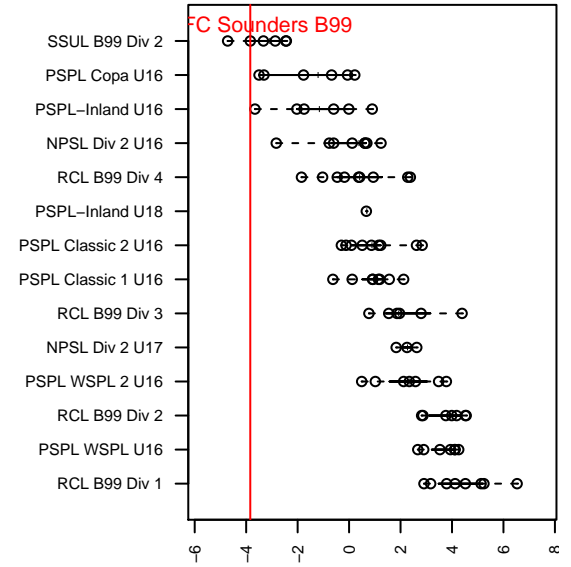

**attack and defense rating
relative to others at age
and all opponents in last 13 months**